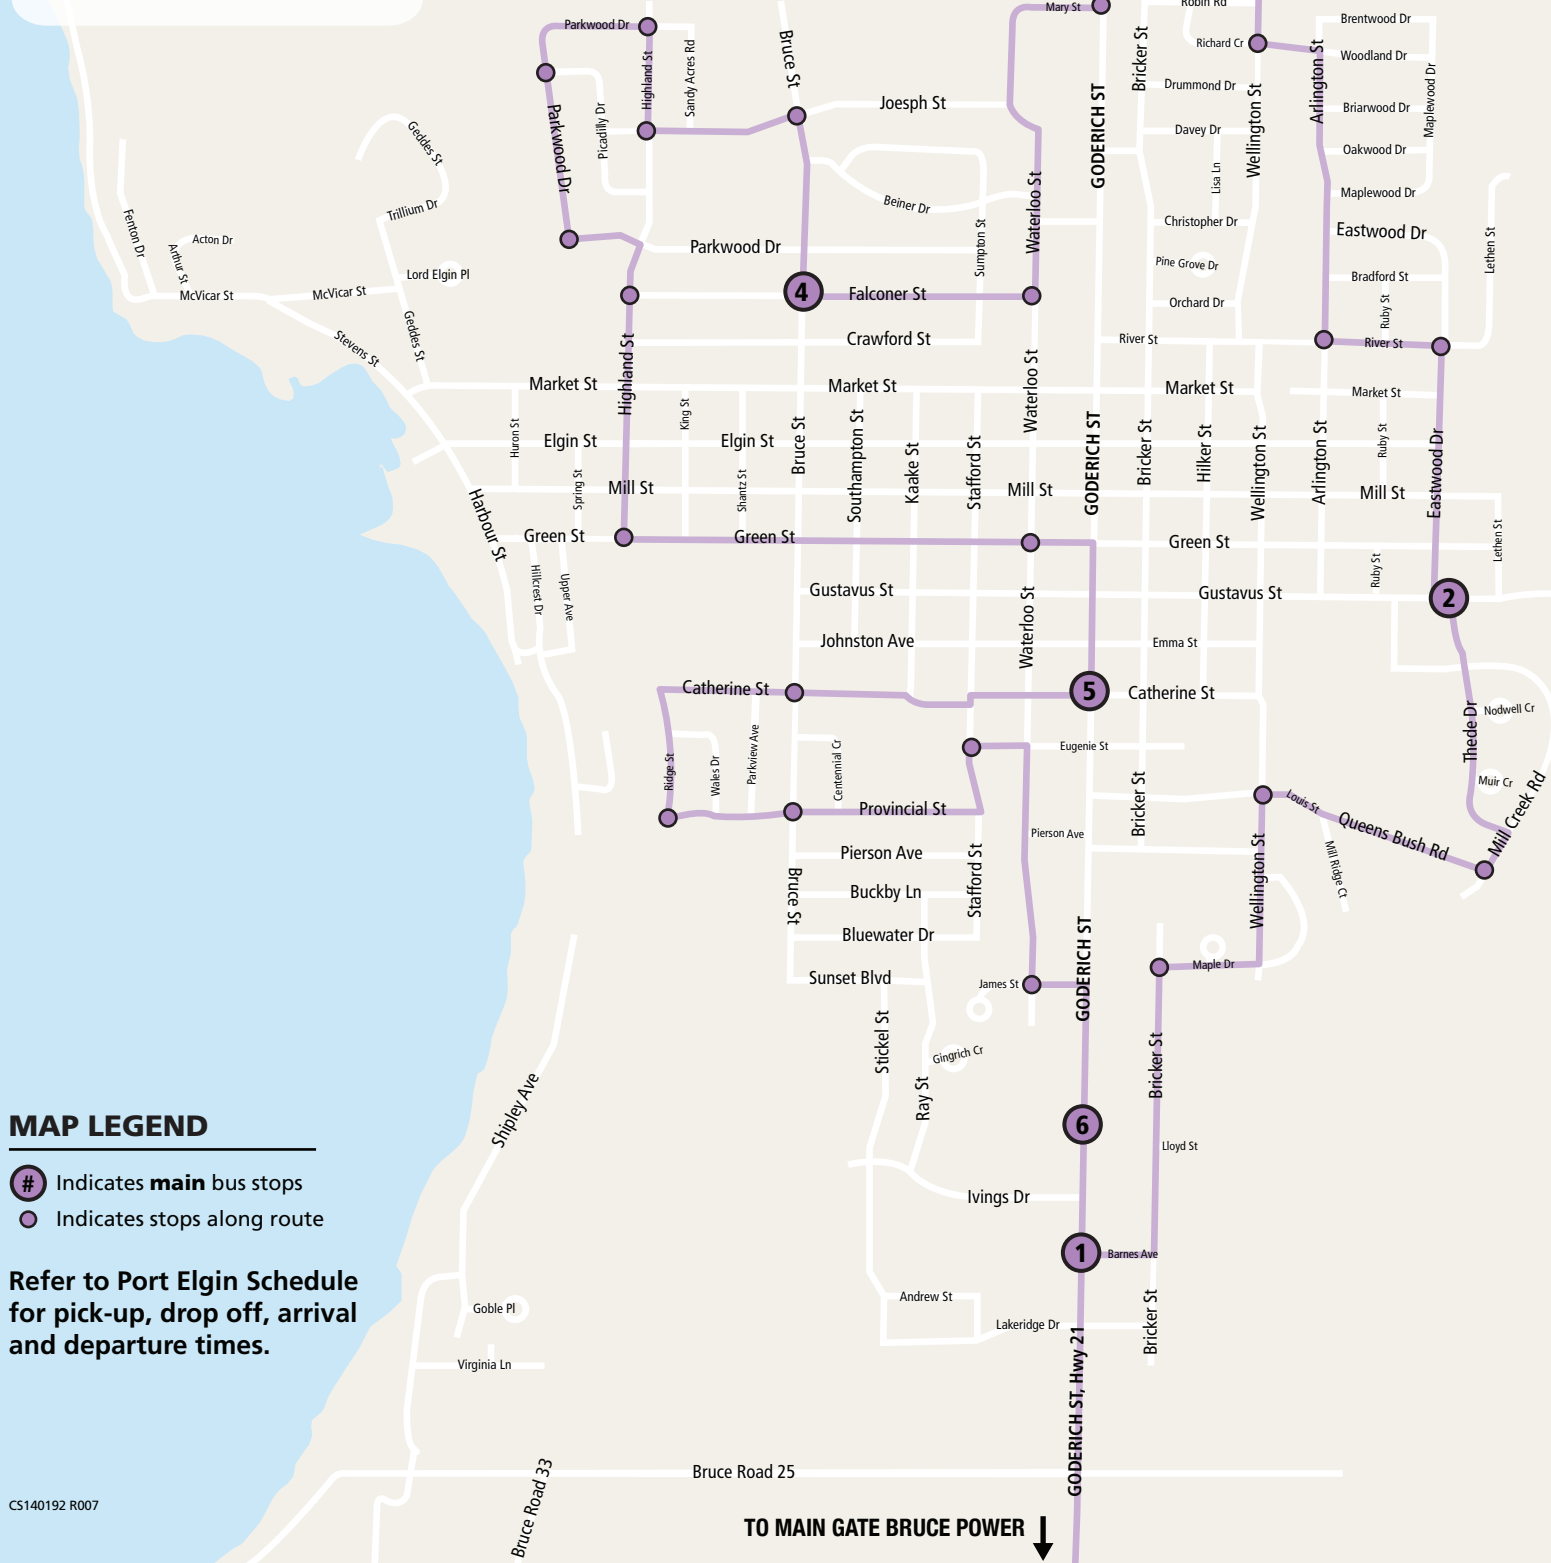

PORT ELGIN ROUTE MAP

Refer to the Bruce Power Intranet for tickets and other bus information

Please be sure to arrive at your stop five minutes ahead of schedule

- ### MAP LEGEND
- # Indicates **main** bus stops
 - Indicates stops along route

Refer to Port Elgin Schedule for pick-up, drop off, arrival and departure times.

TO MAIN GATE BRUCE POWER ↓

PORT ELGIN BUS SCHEDULE

PLEASE BE SURE TO ARRIVE AT YOUR STOP FIVE MINUTES EARLY
YOU MAY BE REQUIRED TO TRANSFER BUSES AT MAIN GATE TO ACCESS YOUR BUILDING ON-SITE

* Refer to Port Elgin Route map. Small stops in between main stops do not have set times. Please judge pick-up/drop off time accordingly.

** Refer to Site Route map. Port Elgin bus travels to and picks-up from B03, B24, B22, B13, B29, B01, B11, and B21. You may need to transfer to a Kincardine bus at Main Gate to travel to and from other buildings on site.

ONSITE ROUTE MAP

Note: You may be required to transfer buses at main gate depending on your final destination

RETURN HOME PICK-UP TIMES (STARTS AT STATION)

- 8:10 a.m.
- 3:35 p.m.
- 4:35 p.m.
- 8:10 p.m.